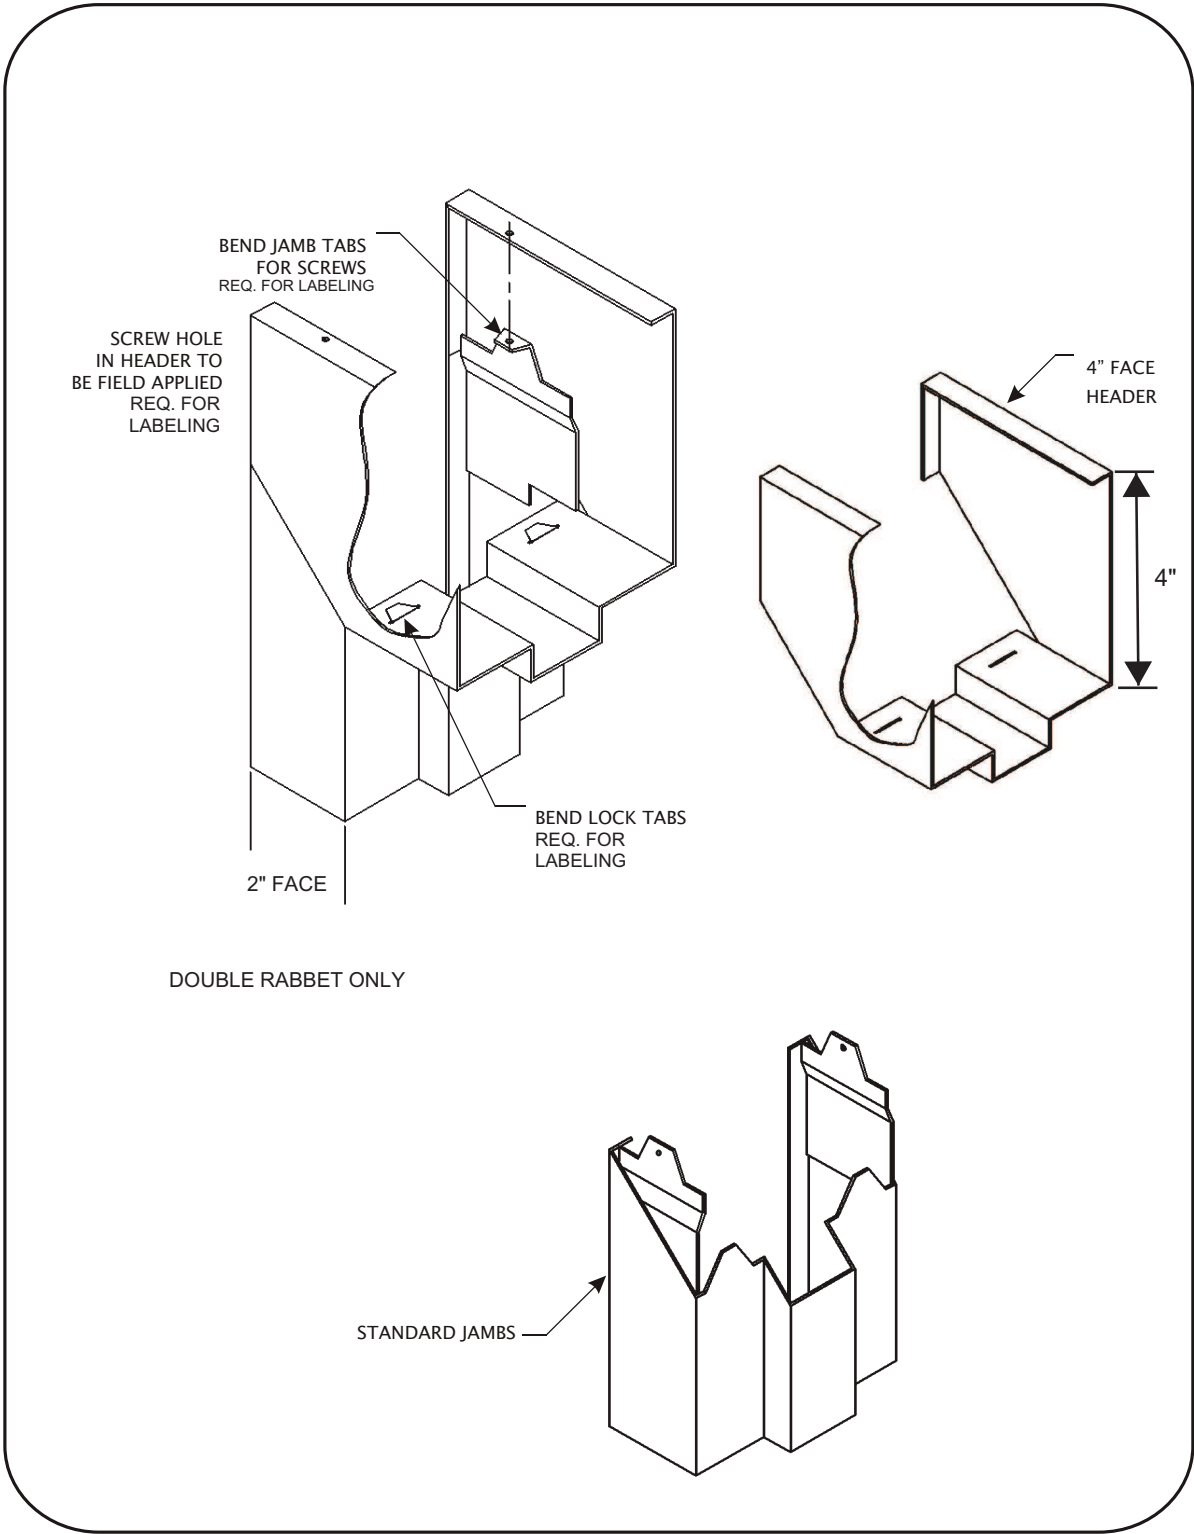

# TECHNICAL DATA SHEET

**F - 100 - 07  
CORNER ASSEMBLY 4"  
FACE HEADER**

**Issue Date: January 2006**

REVISED : 02/01/2009